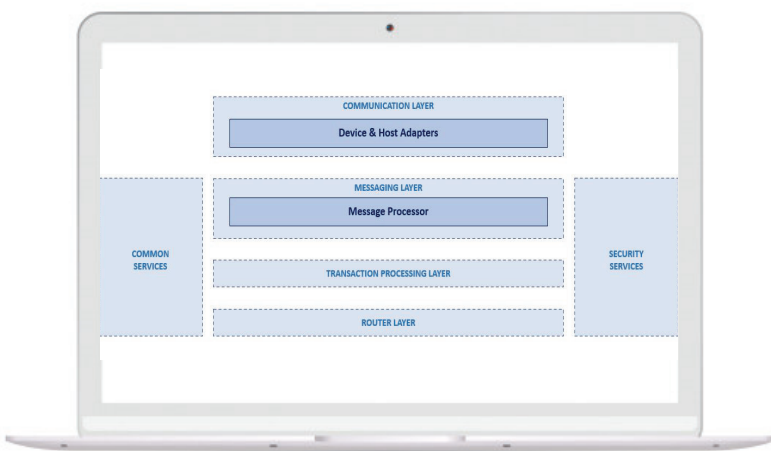

BANKERS REALM ELECTRONIC FUNDS TRANSFER SWITCH

Banking is a highly competitive space that requires a constant connection with customers. Bankers Realm Electronic Funds Transfer (BREFT) Switch offers a continuous channel that functions on autopilot mode to strengthen customer relations.

KEY FEATURES

Simplifies Portfolio Administration

Offers real-time checks, automated trading, settlement instructions & easy to use reconciliation engine. Also includes an integrated general ledger functionality with analytical, informative & customisable reports.

Seamless Integration

Integrates to multiple banking applications and regional, national and international interchanges such as Master Card, VISA, etc.

Secure Connections

Connects to secure hosts based on PKI Infrastructure. Supports interface to ATM proofing, POS transaction settlement, Interchange transaction settlement.

Bankers Realm 
Switch

With BREFT, the customer is never bereft of banking services. Further, BREFT connects Core Banking with a suite of diverse business channels.

KEY BENEFITS

Seamless banking across all channels keeping you always switched ON