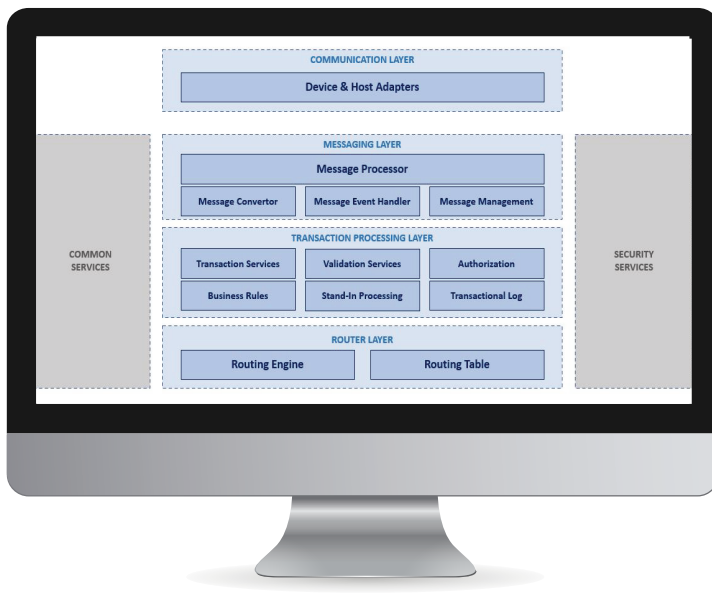

BANKERS REALM ELECTRONIC FUNDS TRANSFER SWITCH

Banking is a highly competitive space that requires a constant connection with customers. Bankers Realm Electronic Funds Transfer (BREFT) Switch offers a continuous channel that functions on autopilot mode to strengthen customer relations.

KEY FEATURES

Simplifies Portfolio Administration

Offers real-time checks, automated trading, settlement instructions & easy to use reconciliation engine. Also includes an integrated general ledger functionality with analytical, informative & customisable reports.

Seamless Integration

Integrates to multiple banking applications and regional, national and international interchanges such as Master Card, VISA, etc.

Secure Connections

Connects to secure hosts based on PKI Infrastructure. Supports interface to ATM proofing, POS transaction settlement, Interchange transaction settlement.

Bankers Realm 
Switch

With BREFT, the customer is never bereft of banking services. Further, BREFT connects Core Banking with a suite of diverse business channels.

KEY BENEFITS

Seamless banking across all channels keeping you always switched ON