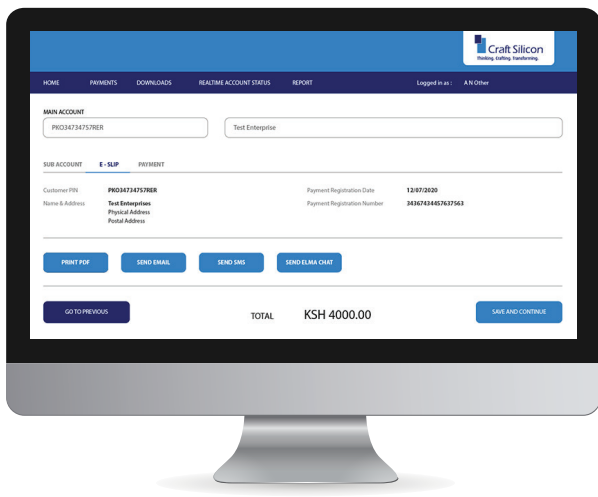

### Highly Interactive Mechanism

Email notifications sent directly to the client, including alerts regarding details for payments with receipt numbers, KPLC.

### Bulk Transaction Handling Capability

Corporates can perform bulk uploads and push billing.

### Ensures Accuracy

Maker-Checker functionality is available for all transaction.

Corporate Connect that facilitates real-time verification of online transactions through direct interface reduces time delay and saves costs.